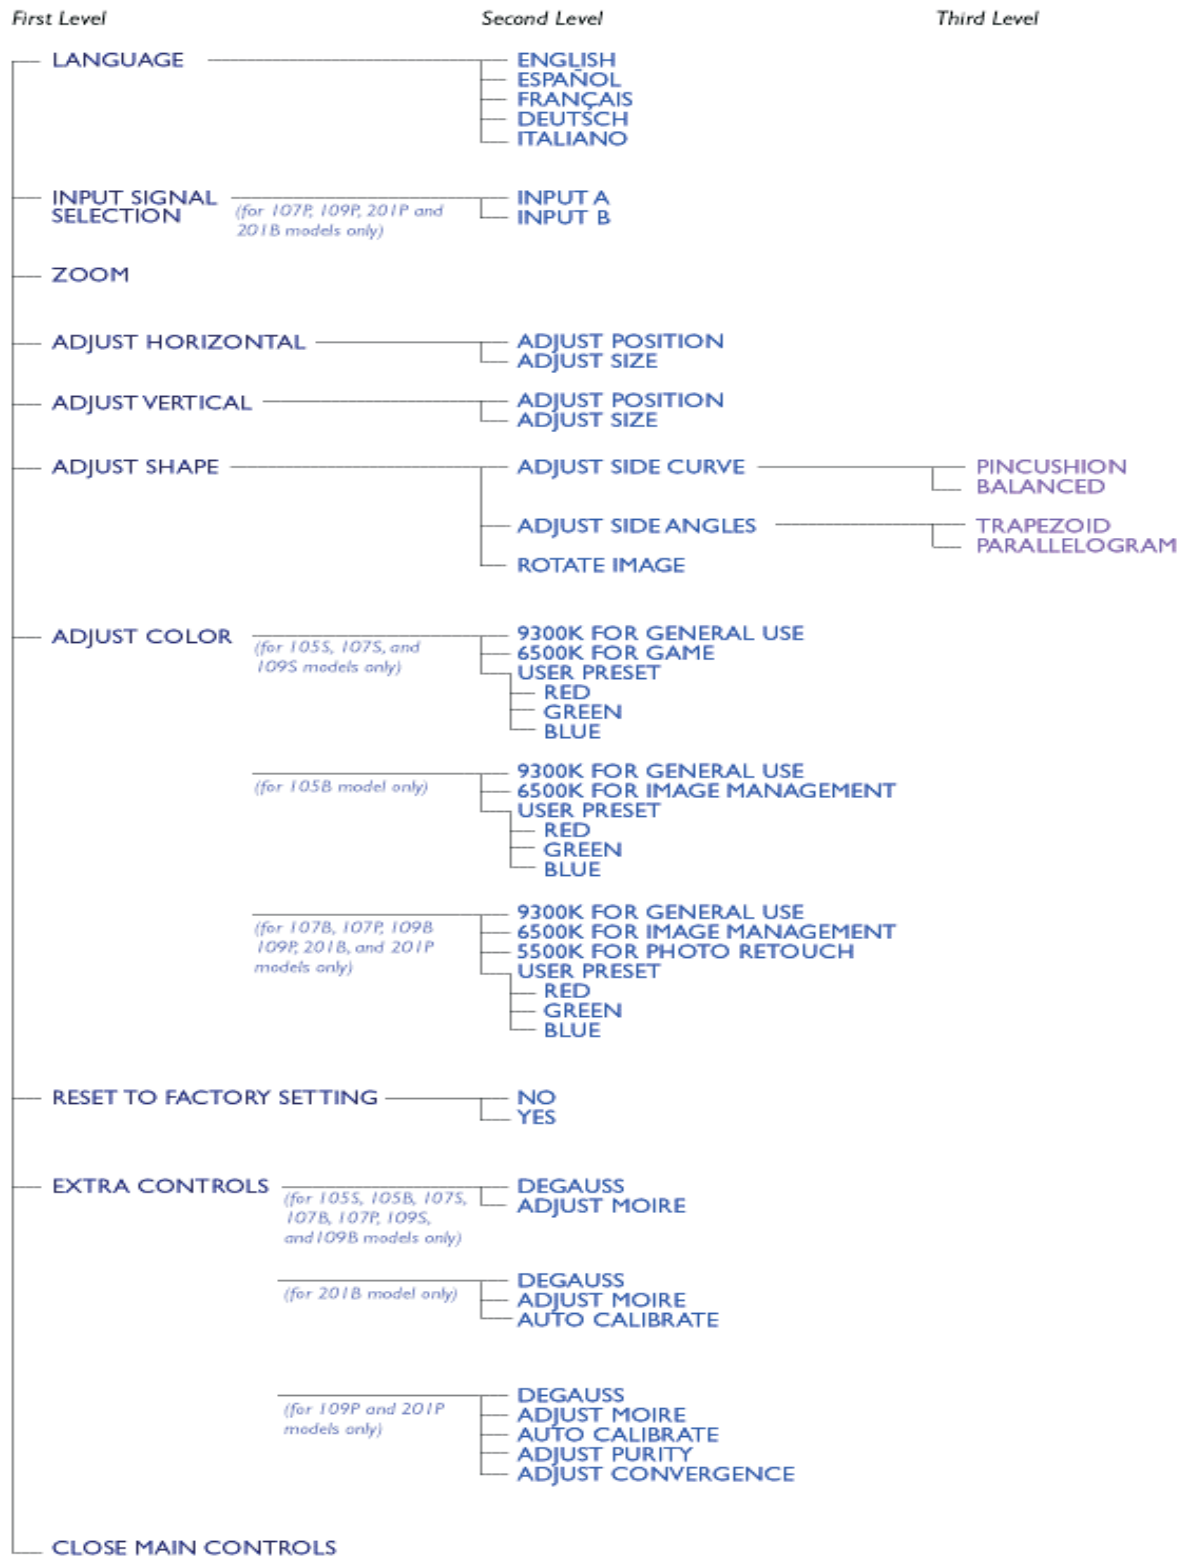

## The OSD Tree

Below is an overall view of the structure of the On-Screen Display. You can use this as reference when you want to later on work your way around the different adjustments.

\* Specifications are subject to change without prior notice.